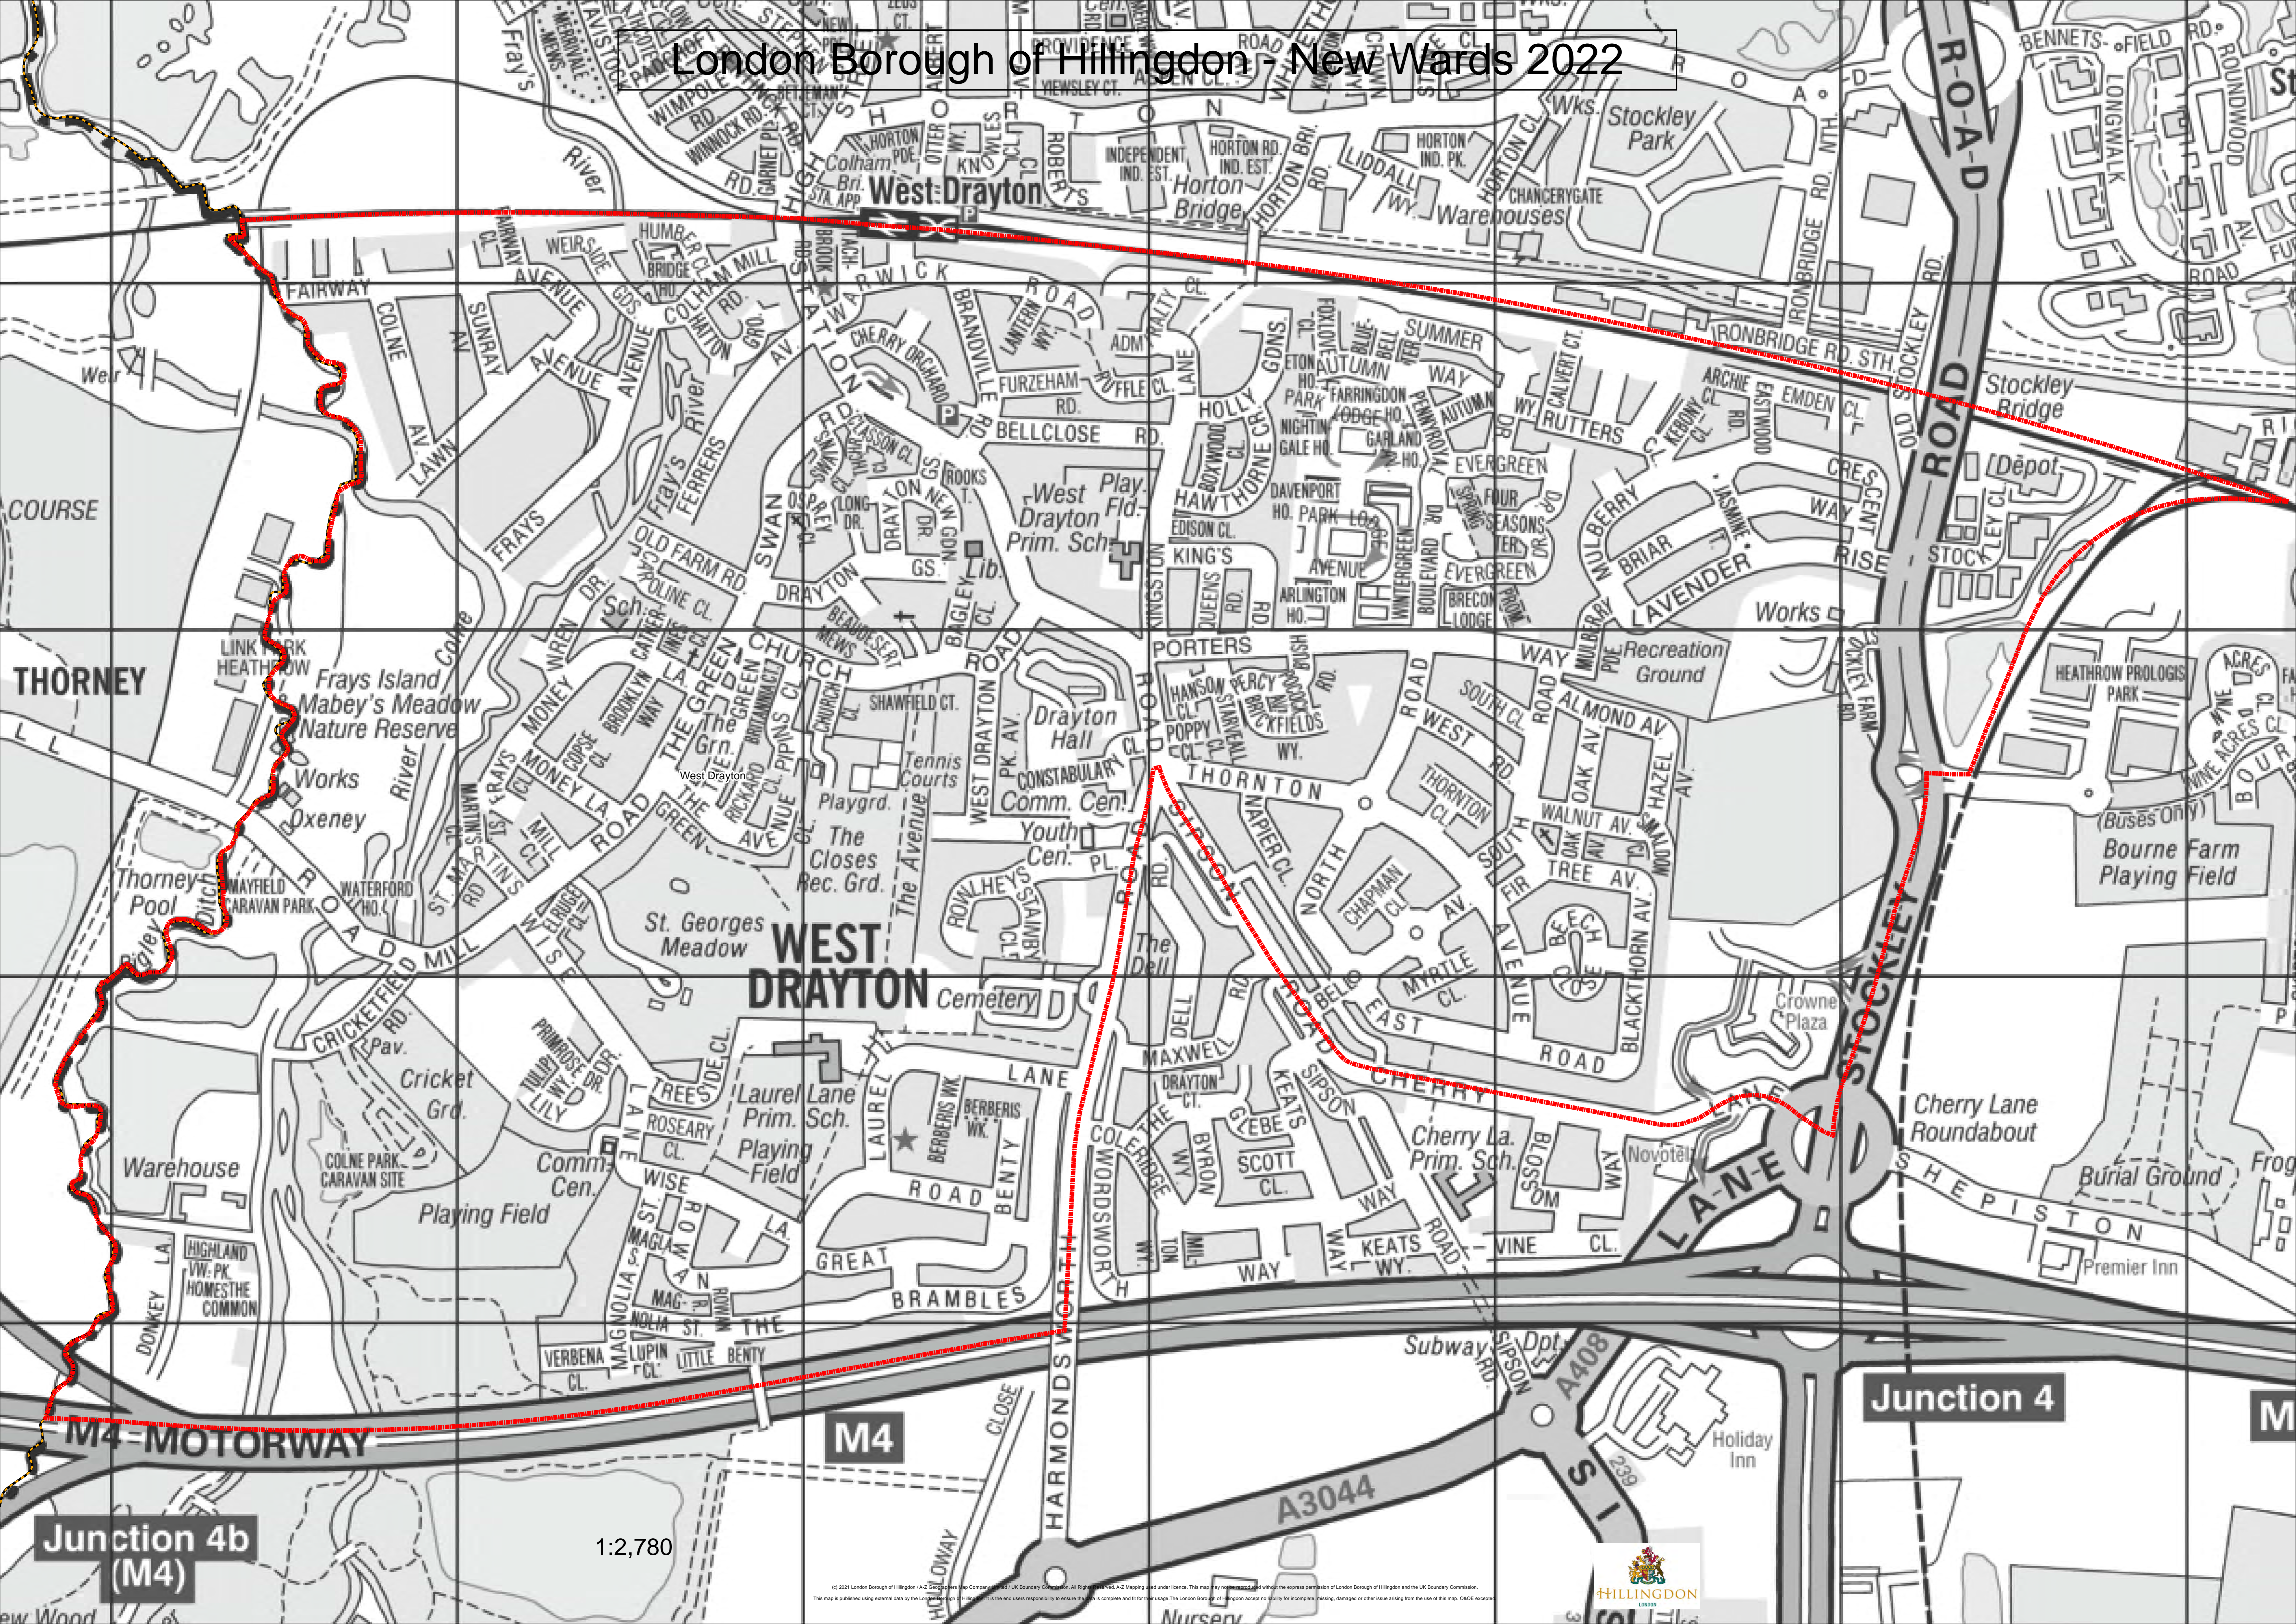

# London Borough of Hillingdon - New Wards 2022

Junction 4b (M4)

1:2,780

M4

Junction 4

© 2021 London Borough of Hillingdon. All Rights Reserved. This map is published using aerial data by the Ordnance Survey. The map is published using aerial data by the Ordnance Survey. The map is published using aerial data by the Ordnance Survey.