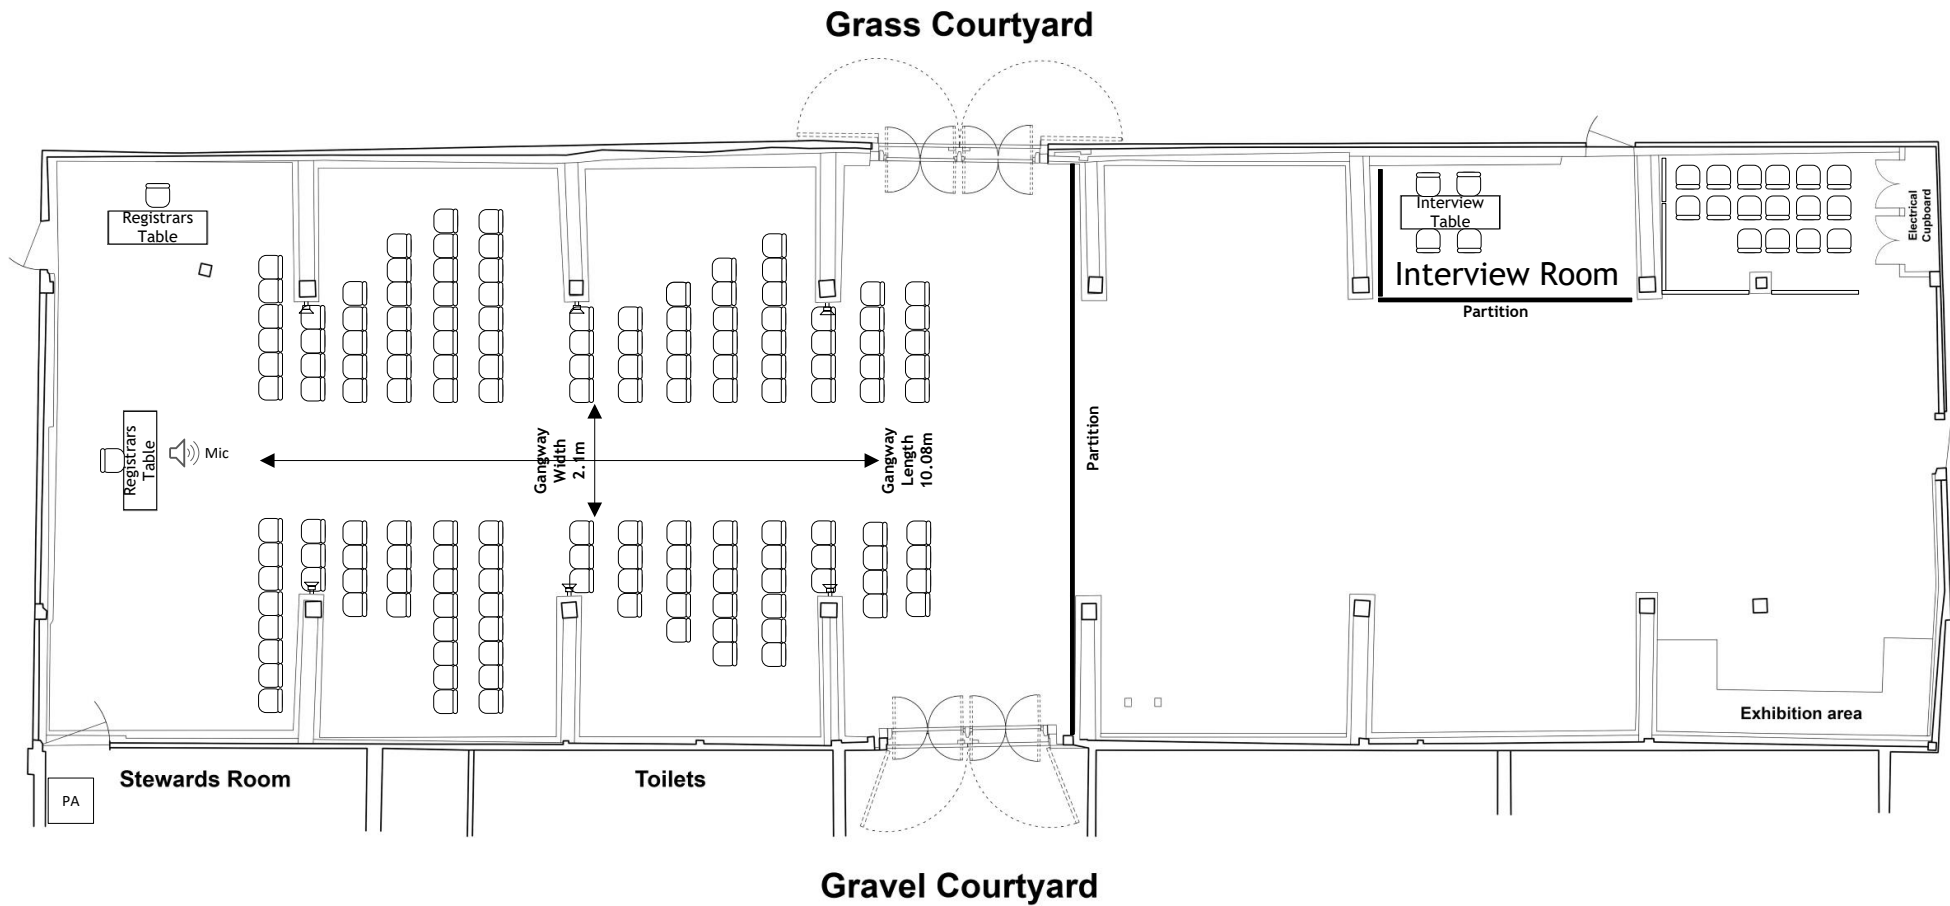

# Great Barn, Manor Farm Complex, Ruislip

## Ceremony Plan 4 - 150 seated

### PLAN INFORMATION

Rectangle Tables: 3x (Measurements; 1823mm x 685mm)

Chairs: 156x

Seated Capacity: 150 (plus 2 for registrars)

Max Capacity: 154 people

Scale - 1:140